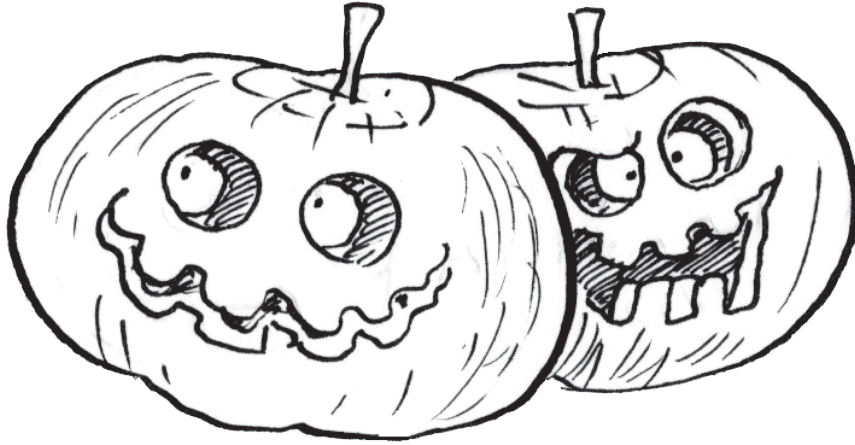

Citrouille d'Halloween

Pumpkin Faces

1. Cut top off **citrouille** and put to one side.
2. Scoop out **l'intérieur**.
3. Draw a **visage** on your pumpkin with a **stylo**.
4. Cut out the **formes**.
5. Put a **bougie** inside.
6. **Remplacer** the top.